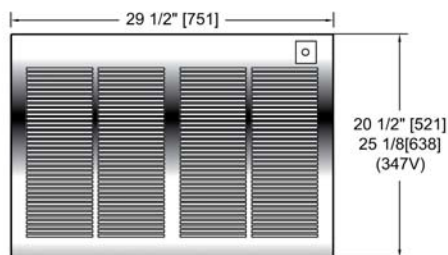

Global Commander

Canadian Manufacturer of Electric Heaters

Wall heater

Applications

The wall heater line creates heat through a circulation of hot air during winter. They are designed for all types of spaces, big and small, including industrial, loft, warehouses, large retail buildings, etc. Mount between standard stud walls.

Colour: White or almond
Construction: 18 gauge box.
Protection against overheating.
Integrated thermostat included
Power: 2000 à 4000 Watts.
Voltage: 208, 240 et 347 volts.

Element: High quality nickel-chrome alloy of high quality to ensure instant heat.

Accessories: surface box.
Anti-vandalism thermostat.
Relay 24 volts with transformer.
1 year warranty.

Controls
Built-in Thermostat included.
Relay transformer (-RT) standard on 347v. unit.
Relay in option (-R)

Watts	Volts	Unit
2000	240	SWB2002T
	208	SWB2008T
	347	SWB2003T
3000	240	SWB3002T
	208	SWB3008T
	347	SWB3003T
4000	240	SWB4002T
	208	SWB4008T
	347	SWB4003T
6000	240	SWB6002T
	208	SWB6008T
	347	SWB6003T
8000	240	SWB8002T
	208	SWB8008T
	347	SWB8003T

Wall mounting box	
2000w to 4000w (208 and 240v)	SWA-S2
2000w to 4000w 347v	SWA-S3
6000w to 8000w (208 and 240v)	SWA-S4
6000w to 8000w 347v	SWA-S5

Add W for white.