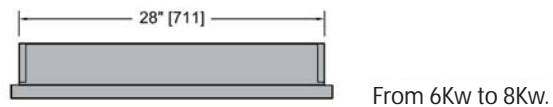

Global Commander

Canadian Manufacturer of Electric Heaters

Wall heater

Applications

The wall heater line creates heat through a circulation of hot air during winter. They are designed for all types of spaces, big and small, including industrial, loft, warehouses, large retail buildings, etc. Mount between standard stud walls.

Colour: White or almond
Construction: 18 gauge box.
Protection against overheating.
Integrated thermostat included
Power: 2000 à 4000 Watts.
Voltage: 208, 240 et 347 volts.

Element: High quality nickel-chrome alloy of high quality to ensure instant heat.

Accessories: surface box.
Anti-vandalism thermostat.
Relay 24 volts with transformer.
1 year warranty.

Controls
Built-in Thermostat included.
Relay transformer (-RT) standard on 347v. unit.
Relay in option (-R)

Watts	Volts	Unit
2000	240	SWB2002T
	208	SWB2008T
	347	SWB2003T
3000	240	SWB3002T
	208	SWB3008T
	347	SWB3003T
4000	240	SWB4002T
	208	SWB4008T
	347	SWB4003T
6000	240	SWB6002T
	208	SWB6008T
	347	SWB6003T
8000	240	SWB8002T
	208	SWB8008T
	347	SWB8003T

Wall mounting box	
2000w to 4000w (208 and 240v)	SWA-S2
2000w to 4000w 347v	SWA-S3
6000w to 8000w (208 and 240v)	SWA-S4
6000w to 8000w 347v	SWA-S5

Add W for white.