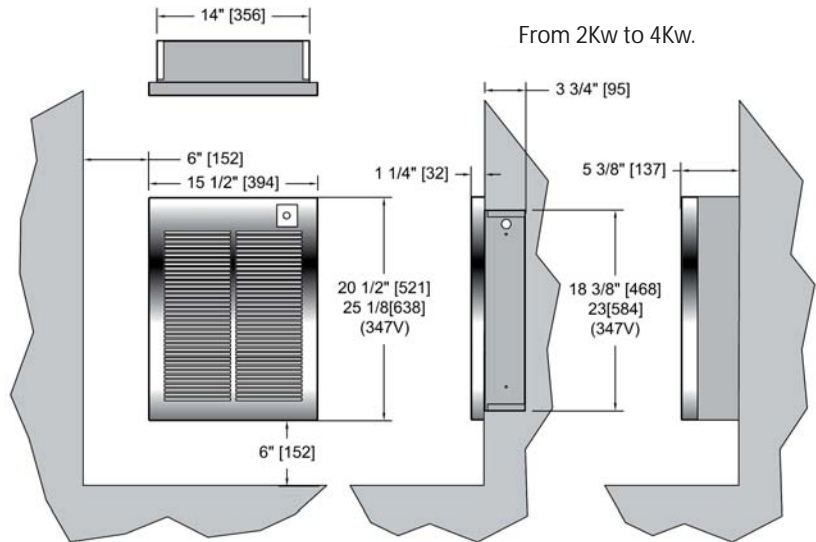

Global Commander

Canadian Manufacturer of Electric Heaters

Wall heater

Applications

The wall heater line creates heat through a circulation of hot air during winter. They are designed for all types of spaces, big and small, including industrial, loft, warehouses, large retail buildings, etc. Mount between standard stud walls.

Colour: White or almond
Construction: 18 gauge box.
Protection against overheating.
Integrated thermostat included
Power: 2000 à 4000 Watts.
Voltage: 208, 240 et 347 volts.

Element: High quality nickel-chrome alloy of high quality to ensure instant heat.

Accessories: surface box.
Anti-vandalism thermostat.
Relay 24 volts with transformer.
1 year warranty.

Controls
Built-in Thermostat included.
Relay transformer (-RT) standard on 347v. unit.
Relay in option (-R)

Watts	Volts	Unit
2000	240	SWB2002T
	208	SWB2008T
	347	SWB2003T
3000	240	SWB3002T
	208	SWB3008T
	347	SWB3003T
4000	240	SWB4002T
	208	SWB4008T
	347	SWB4003T
6000	240	SWB6002T
	208	SWB6008T
	347	SWB6003T
8000	240	SWB8002T
	208	SWB8008T
	347	SWB8003T

Wall mounting box	
2000w to 4000w (208 and 240v)	SWA-S2
2000w to 4000w 347v	SWA-S3
6000w to 8000w (208 and 240v)	SWA-S4
6000w to 8000w 347v	SWA-S5

Add W for white.